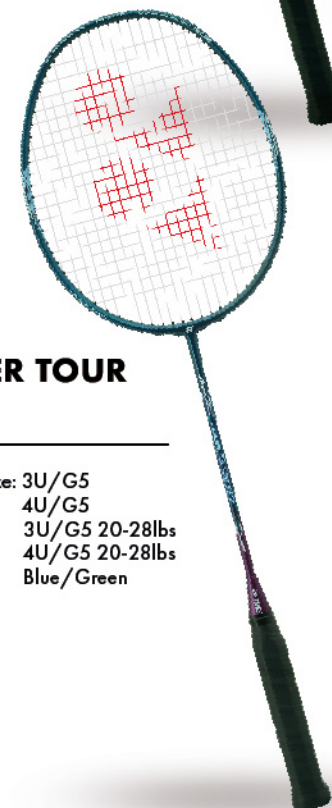

NEW EDITION TOUR SERIES

Stringing tension up to 28lbs

MADE IN JAPAN  日本製

NANORAY

VOLTRIC

ARCSABER

NANORAY TOUR 9900

Weight/Grip Size: 3U/G4
3U/G5
4U/G5
String Advice: 3U/G4 22-29lbs
3U/G5 22-29lbs
4U/G5 22-29lbs
New Color: Black/Orange

VOLTRIC TOUR 8800

Weight/Grip Size: 3U/G5
4U/G5
String Advice: 3U/G5 20-28lbs
4U/G5 20-28lbs
New Color: Black/Gray

ARCSABER TOUR 6600

Weight/Grip Size: 3U/G4
3U/G5
4U/G5
String Advice: 3U/G4 20-28lbs
3U/G5 20-28lbs
4U/G5 20-28lbs
New Color: Red/Gray

NANORAY TOUR 7700

Weight/Grip Size: 3U/G5
4U/G5
String Advice: 3U/G5 22-29lbs
4U/G5 22-29lbs
New Color: Red/Gold

VOLTRIC TOUR 5500

Weight/Grip Size: 3U/G4
3U/G5
4U/G5
String Advice: 3U/G4 20-28lbs
3U/G5 20-28lbs
4U/G5 20-28lbs
New Color: Blueberry

ARCSABER TOUR 3300

Weight/Grip Size: 3U/G5
4U/G5
String Advice: 3U/G5 20-28lbs
4U/G5 20-28lbs
New Color: Blue/Green

YONEX.SUNRISESINGAPORE

far beyond ordinary

Passion For Excellence

© 2020 All Rights Reserved Sunrise & Co (Pte) Ltd