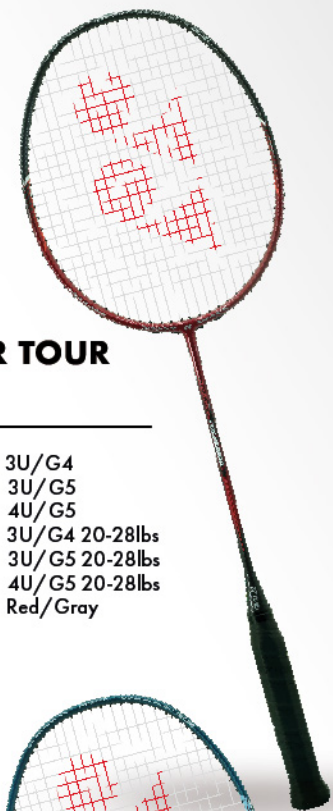

NEW EDITION TOUR SERIES

Stringing tension up to 28lbs

MADE IN JAPAN  日本製

NANORAY

VOLTRIC

ARCSABER

NANORAY TOUR 9900

Weight/Grip Size: 3U/G4
3U/G5
4U/G5
String Advice: 3U/G4 22-29lbs
3U/G5 22-29lbs
4U/G5 22-29lbs
New Color: Black/Orange

VOLTRIC TOUR 8800

Weight/Grip Size: 3U/G5
4U/G5
String Advice: 3U/G5 20-28lbs
4U/G5 20-28lbs
New Color: Black/Gray

ARCSABER TOUR 6600

Weight/Grip Size: 3U/G4
3U/G5
4U/G5
String Advice: 3U/G4 20-28lbs
3U/G5 20-28lbs
4U/G5 20-28lbs
New Color: Red/Gray

NANORAY TOUR 7700

Weight/Grip Size: 3U/G5
4U/G5
String Advice: 3U/G5 22-29lbs
4U/G5 22-29lbs
New Color: Red/Gold

VOLTRIC TOUR 5500

Weight/Grip Size: 3U/G4
3U/G5
4U/G5
String Advice: 3U/G4 20-28lbs
3U/G5 20-28lbs
4U/G5 20-28lbs
New Color: Blueberry

ARCSABER TOUR 3300

Weight/Grip Size: 3U/G5
4U/G5
String Advice: 3U/G5 20-28lbs
4U/G5 20-28lbs
New Color: Blue/Green

YONEX.SUNRISESINGAPORE

far beyond ordinary

Passion For Excellence

© 2020 All Rights Reserved Sunrise & Co (Pte) Ltd