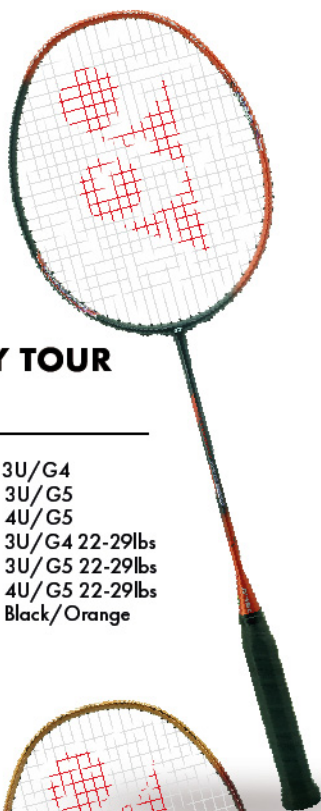

NEW EDITION TOUR SERIES

Stringing tension up to 28lbs

MADE IN JAPAN  日本製

NANORAY

VOLTRIC

ARCSABER

NANORAY TOUR 9900

Weight/Grip Size: 3U/G4
3U/G5
4U/G5
String Advice: 3U/G4 22-29lbs
3U/G5 22-29lbs
4U/G5 22-29lbs
New Color: Black/Orange

VOLTRIC TOUR 8800

Weight/Grip Size: 3U/G5
4U/G5
String Advice: 3U/G5 20-28lbs
4U/G5 20-28lbs
New Color: Black/Gray

ARCSABER TOUR 6600

Weight/Grip Size: 3U/G4
3U/G5
4U/G5
String Advice: 3U/G4 20-28lbs
3U/G5 20-28lbs
4U/G5 20-28lbs
New Color: Red/Gray

NANORAY TOUR 7700

Weight/Grip Size: 3U/G5
4U/G5
String Advice: 3U/G5 22-29lbs
4U/G5 22-29lbs
New Color: Red/Gold

VOLTRIC TOUR 5500

Weight/Grip Size: 3U/G4
3U/G5
4U/G5
String Advice: 3U/G4 20-28lbs
3U/G5 20-28lbs
4U/G5 20-28lbs
New Color: Blueberry

ARCSABER TOUR 3300

Weight/Grip Size: 3U/G5
4U/G5
String Advice: 3U/G5 20-28lbs
4U/G5 20-28lbs
New Color: Blue/Green

YONEX.SUNRISESINGAPORE

far beyond ordinary

Passion For Excellence

© 2020 All Rights Reserved Sunrise & Co (Pte) Ltd