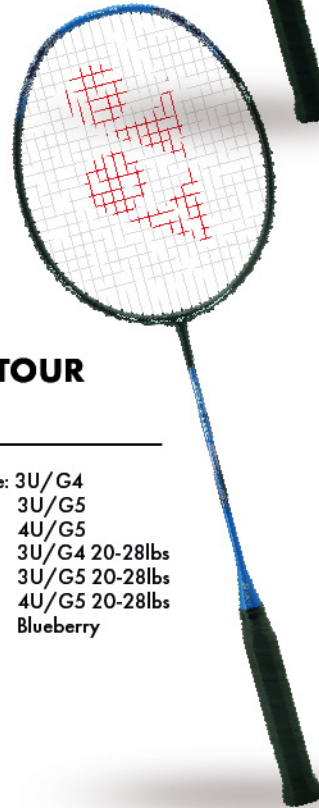

NEW EDITION TOUR SERIES

Stringing tension up to 28lbs

MADE IN JAPAN  日本製

NANORAY

VOLTRIC

ARCSABER

NANORAY TOUR 9900

Weight/Grip Size: 3U/G4
3U/G5
4U/G5
String Advice: 3U/G4 22-29lbs
3U/G5 22-29lbs
4U/G5 22-29lbs
New Color: Black/Orange

VOLTRIC TOUR 8800

Weight/Grip Size: 3U/G5
4U/G5
String Advice: 3U/G5 20-28lbs
4U/G5 20-28lbs
New Color: Black/Gray

ARCSABER TOUR 6600

Weight/Grip Size: 3U/G4
3U/G5
4U/G5
String Advice: 3U/G4 20-28lbs
3U/G5 20-28lbs
4U/G5 20-28lbs
New Color: Red/Gray

NANORAY TOUR 7700

Weight/Grip Size: 3U/G5
4U/G5
String Advice: 3U/G5 22-29lbs
4U/G5 22-29lbs
New Color: Red/Gold

VOLTRIC TOUR 5500

Weight/Grip Size: 3U/G4
3U/G5
4U/G5
String Advice: 3U/G4 20-28lbs
3U/G5 20-28lbs
4U/G5 20-28lbs
New Color: Blueberry

ARCSABER TOUR 3300

Weight/Grip Size: 3U/G5
4U/G5
String Advice: 3U/G5 20-28lbs
4U/G5 20-28lbs
New Color: Blue/Green

YONEX.SUNRISESINGAPORE

far beyond ordinary

Passion For Excellence

© 2020 All Rights Reserved Sunrise & Co (Pte) Ltd