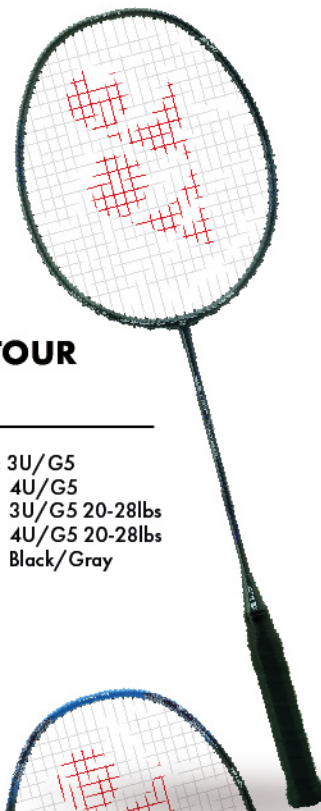

NEW EDITION TOUR SERIES

Stringing tension up to 28lbs

MADE IN JAPAN  日本製

NANORAY

VOLTRIC

ARCSABER

NANORAY TOUR 9900

Weight/Grip Size: 3U/G4
3U/G5
4U/G5
String Advice: 3U/G4 22-29lbs
3U/G5 22-29lbs
4U/G5 22-29lbs
New Color: Black/Orange

VOLTRIC TOUR 8800

Weight/Grip Size: 3U/G5
4U/G5
String Advice: 3U/G5 20-28lbs
4U/G5 20-28lbs
New Color: Black/Gray

ARCSABER TOUR 6600

Weight/Grip Size: 3U/G4
3U/G5
4U/G5
String Advice: 3U/G4 20-28lbs
3U/G5 20-28lbs
4U/G5 20-28lbs
New Color: Red/Gray

NANORAY TOUR 7700

Weight/Grip Size: 3U/G5
4U/G5
String Advice: 3U/G5 22-29lbs
4U/G5 22-29lbs
New Color: Red/Gold

VOLTRIC TOUR 5500

Weight/Grip Size: 3U/G4
3U/G5
4U/G5
String Advice: 3U/G4 20-28lbs
3U/G5 20-28lbs
4U/G5 20-28lbs
New Color: Blueberry

ARCSABER TOUR 3300

Weight/Grip Size: 3U/G5
4U/G5
String Advice: 3U/G5 20-28lbs
4U/G5 20-28lbs
New Color: Blue/Green

YONEX.SUNRISESINGAPORE

far beyond ordinary

Passion For Excellence

© 2020 All Rights Reserved Sunrise & Co (Pte) Ltd